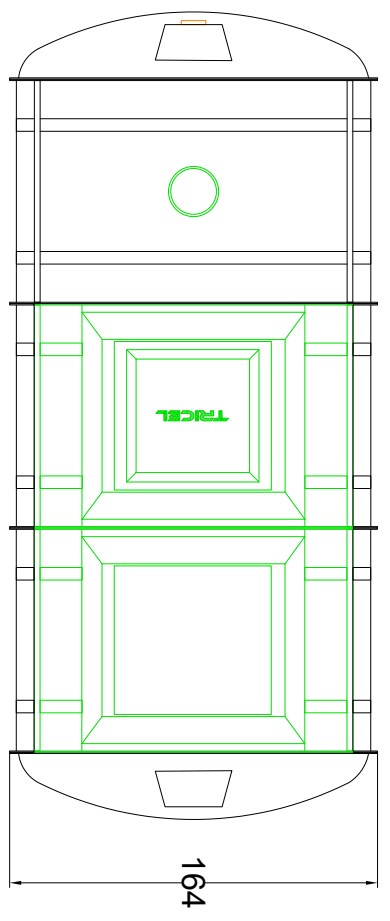

TRICEL (KILLARNEY) UNLIMITED COMPANY RESERVES THE RIGHT TO CHANGE THE SPECIFICATION WITHOUT PRIOR NOTIFICATION.

DRAWN BY	DRAWING DATE (DD/MM/YY)	EFFECTIVE DATE (DD/MM/YY)	PRODUCT NAME:		PRODUCT NUMBER:		ACC NUMBER:	
	26/02/18	28/02/18	SETA SIMPLEX FR4/3500		221990			
TOLERANCE: +/-5mm Unless Specified			UNITS: CENTIMETERS	SCALE: NOT TO SCALE	DRAWING TYPE: FG			
MATERIAL: VARIOUS			DRAWING NO:	TANK SPEC REV: 00	DRAWING REV: 000	PAGE SIZE: A4		
JOB NUMBER:			WEIGHT (KG): 450 KG	PROJECT NO: 190	ECO NO:	COUNTRY: FRANCE		
A			5		4		3	
6			5		4		3	
A			5		4		3	
6			5		4		3	