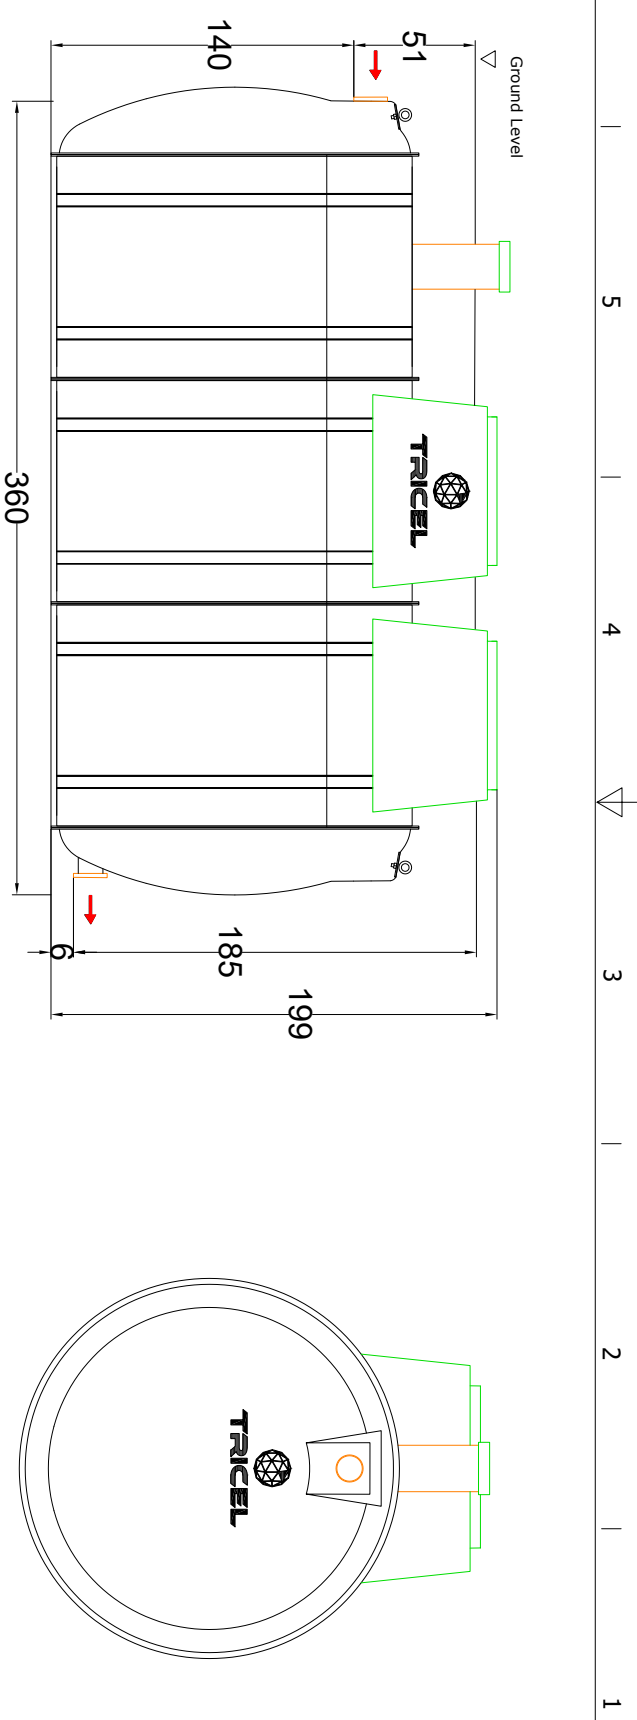

TRICEL (KILLARNEY) UNLIMITED COMPANY RESERVES THE RIGHT TO CHANGE THE SPECIFICATION WITHOUT PRIOR NOTIFICATION.

DRAWN BY	DRAWING DATE (DD/MM/YY)	EFFECTIVE DATE (DD/MM/YY)	PRODUCT NAME:		PRODUCT NUMBER:		ACC NUMBER:	
	26/02/18	28/02/18	SETA SIMPLEX FR4/3500		221990			
TOLERANCE: +/-5mm Unless Specified			UNITS: CENTIMETERS	SCALE: NOT TO SCALE	DRAWING TYPE: FG			
MATERIAL: VARIOUS			DRAWING NO:	TANK SPEC REV: 00	DRAWING REV: 000	PAGE SIZE: A4		
JOB NUMBER:			WEIGHT (KG): 450 KG	PROJECT NO: 190	ECO NO:	COUNTRY: FRANCE		
A			5		4		3	
6			5		4		3	
A			5		4		3	
6			5		4		3	